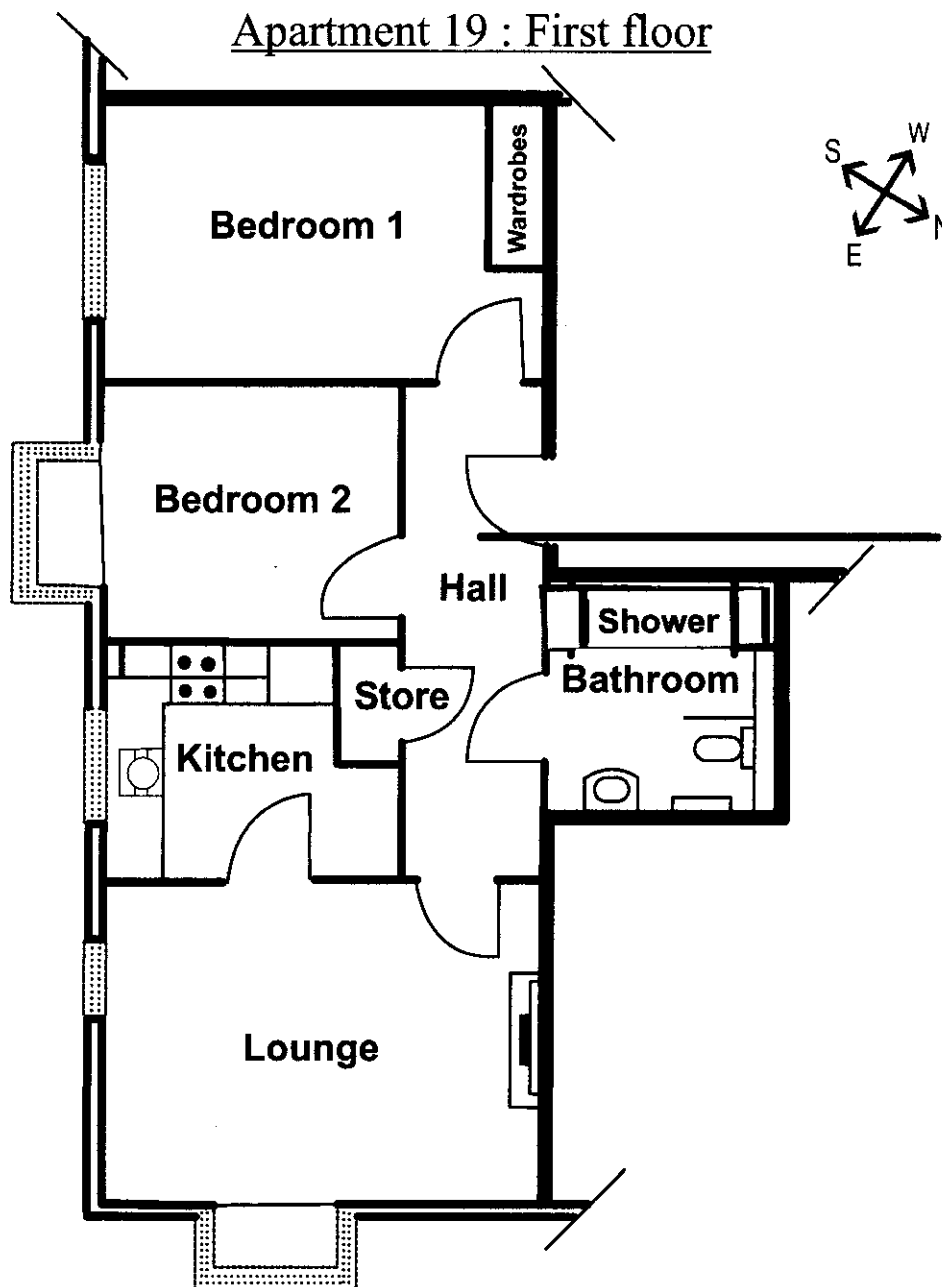

SYCAMORE COURT
Apartment 19 : First floor

Room Dimensions

Lounge	4.700 x 3.425 (15'5" x 11'3")
Kitchen	2.425 x 2.425 (7'11" x 7'11")
Bedroom1	4.700 x 2.925 (15'5" x 9'7")
Bedroom 2	3.125 x 2.750 (10'3" x 9'0")
Bathroom	2.425 x 2.425 (7'11" x 7'11")

****Floor plans and dimensions are approximate and are only intended as a guide.**