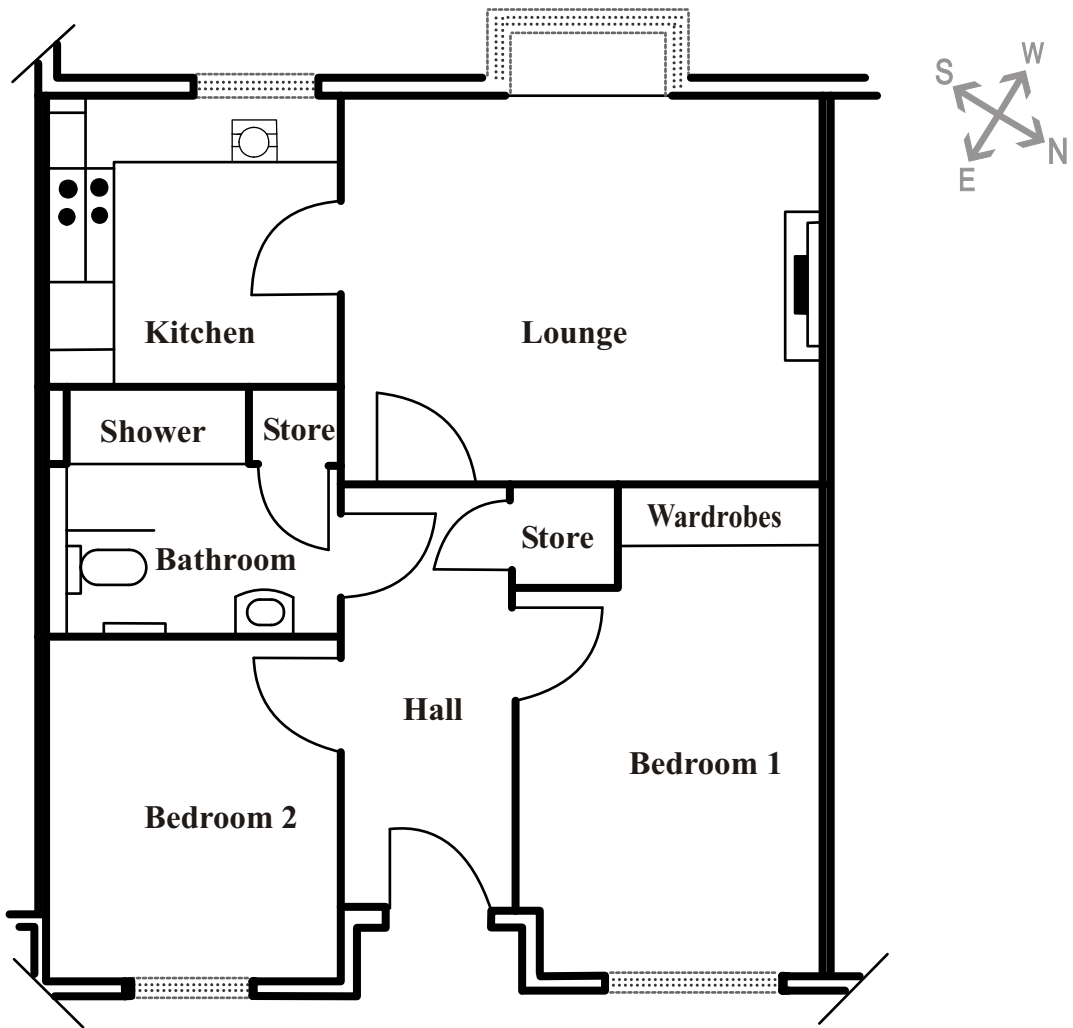

SYCAMORE COURT

Apartment 23 : Second Floor

Room Dimensions

Lounge	4.525 x 3.625 (14'10" x 11'11")
Kitchen	2.725 x 2.625 (8'11" x 8'7")
Bedroom1	4.075 x 2.925 (13'4" x 9'7")
Bedroom2	3.125 x 2.725 (10'3" x 8'11")
Bathroom	2.725 x 2.350 (8'11" x 7'8")

****Floor plans and dimensions are approximate and are only intended as a guide.**