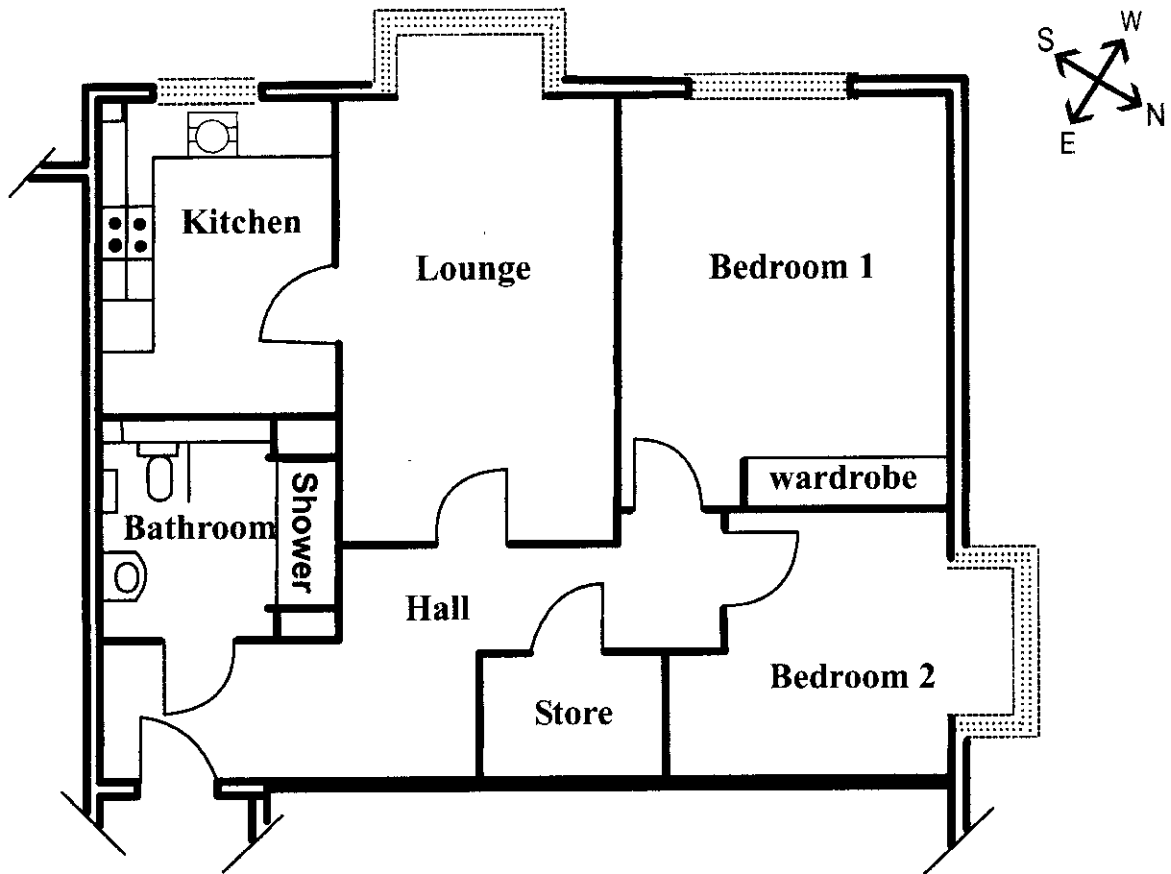

SYCAMORE COURT
Apartment 11 : First Floor

Room Dimensions	
Lounge	5.125 x 3.100 (16'10" x 10'2")
Kitchen	3.625 x 2.625 (11'11" x 8'7")
Bedroom1	4.150 x 3.780 (13'7" x 12'5")
Bedroom2	3.325 x 3.025 (10'11" x 9'11")
Bathroom	2.625 x 2.450 (8'7" x 8'0")
Store	2.050 x 1.325 (6'9" x 4'4")

****Floor plans and dimensions are approximate and are only intended as a guide.**