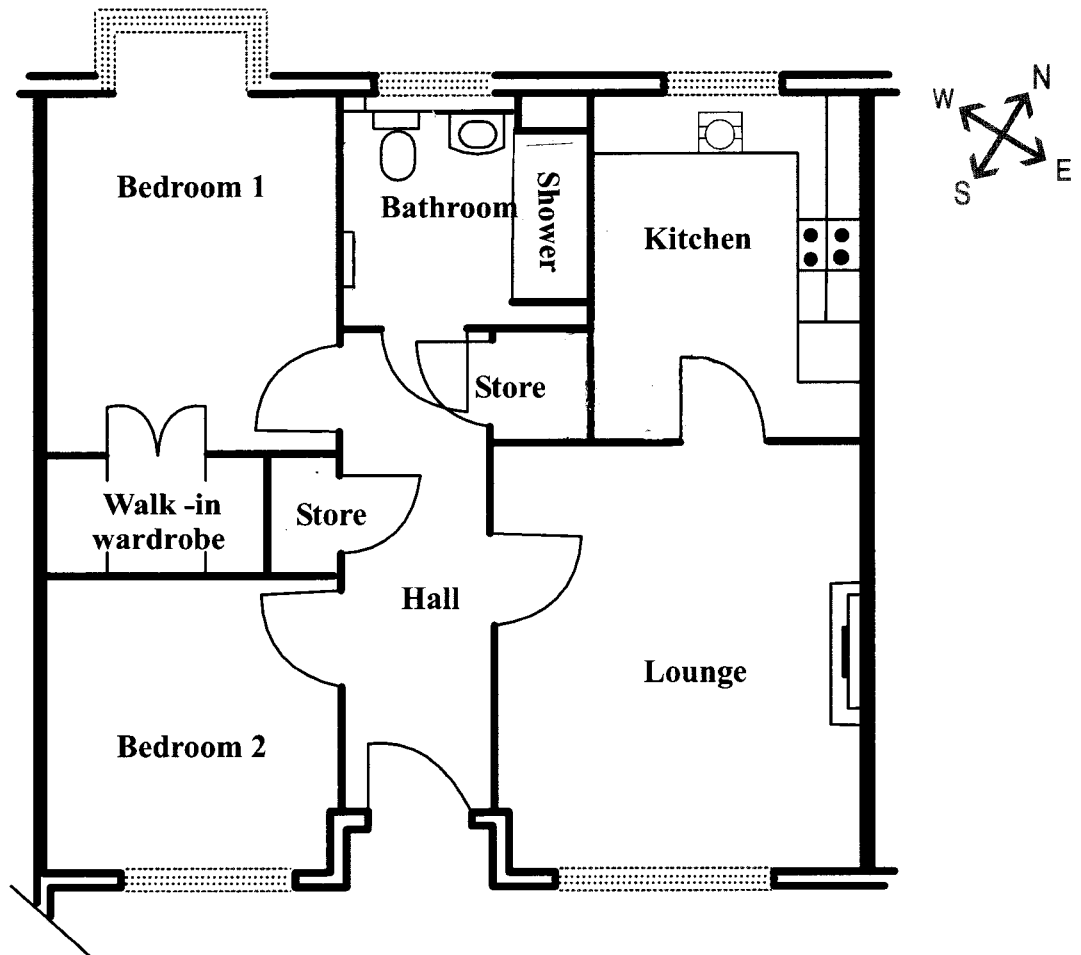

SYCAMORE COURT
Apartment 14 : First Floor

Room Dimensions	
Lounge	4.325 x 3.725 (14'2" x 12'3")
Kitchen	3.525 x 2.725 (11'7" x 8'11")
Bedroom1	3.625 x 2.925 (11'11" x 9'7")
Walk in wardrobe	2.125 x 1.150 (7'0" x 3'9")
Bedroom2	2.925 x 2.925 (9'7" x 9'7")
Bathroom	2.450 x 2.325 (8'0" x 7'8")

****Floor plans and dimensions are approximate and are only intended as a guide.**