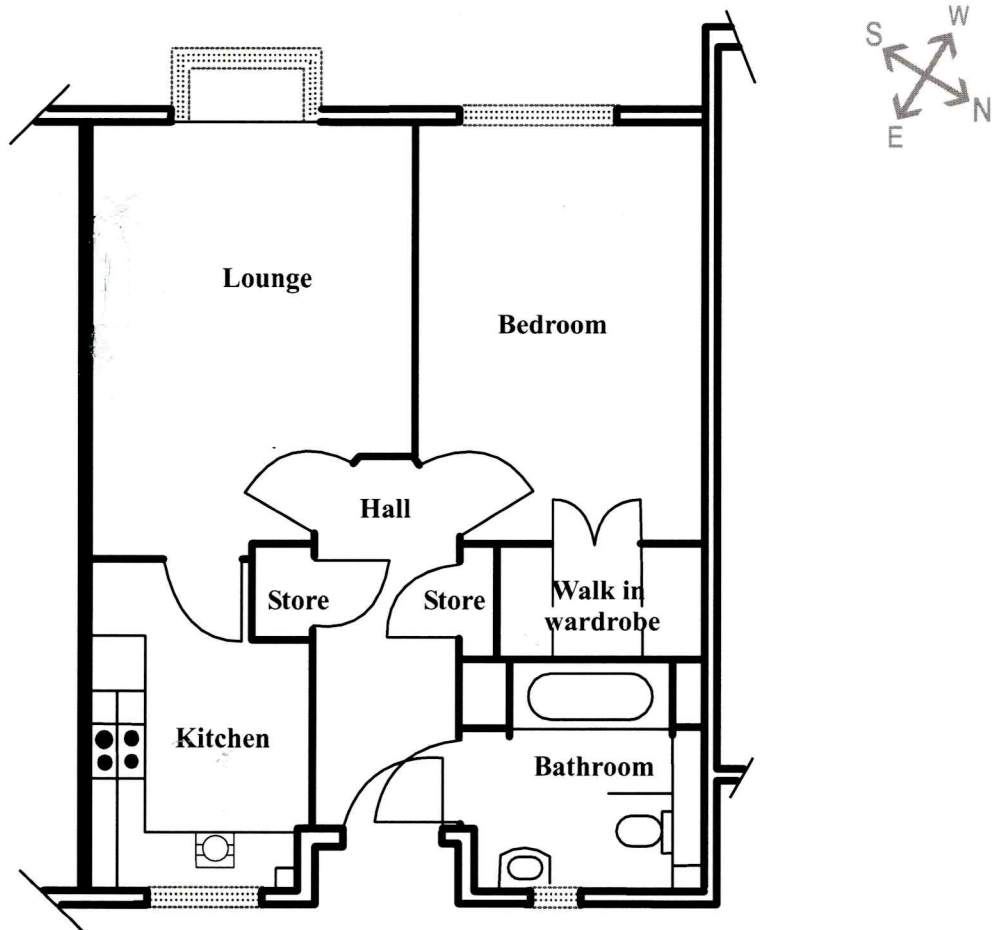

**SYCAMORE COURT**  
**Apartment 10 : First Floor**

**Room Dimensions**

Lounge	4.725 x 3.530 (15'6" x 11'7")
Kitchen	3.525 x 2.390 (11'7" x 7'10")
Bedroom	4.525 x 3.125 (14'10" x 10'3")
Walk in wardrobe	2.225 x 1.150 (7'4" x 3'9")
Bathroom	2.625 x 2.425 (8'7" x 7'11")

**\*\*Floor plans and dimensions are approximate and are only intended as a guide.**